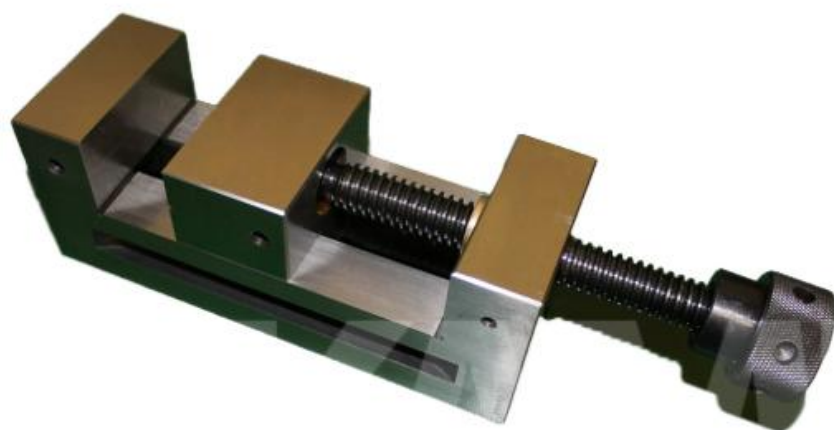

QGG 88

MACHINE VICE

QGG 88

SPECIFICATIONS

jaw width	88 mm
jaw height	40 mm
opening width	125 mm
total length	250 mm
width over all	88 mm
weight	9,50 kg
dimensions	320x90x90 mm